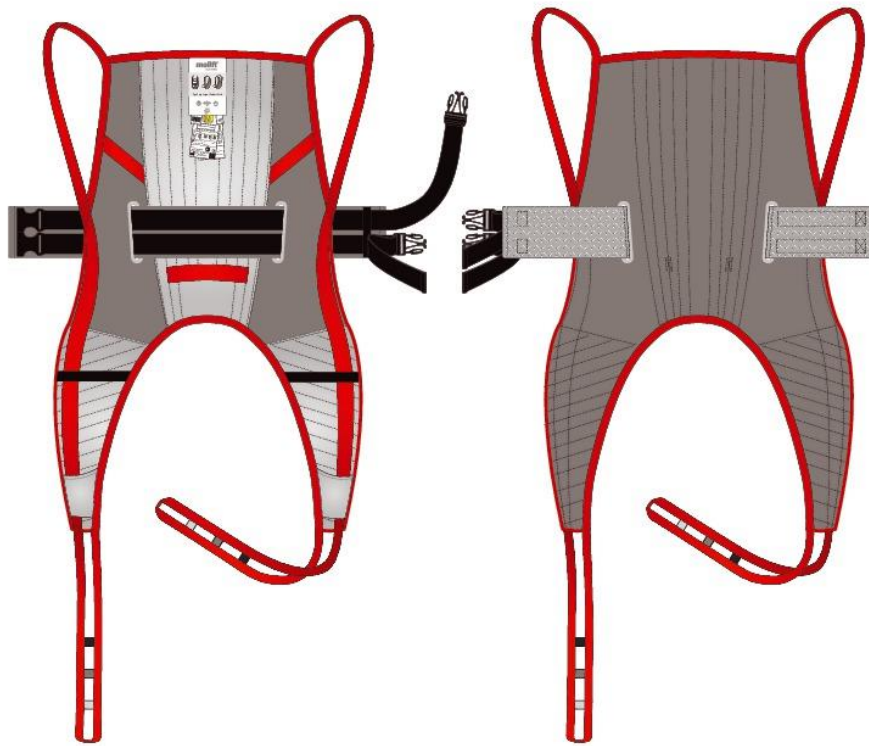

Molift RgoSling Amputee

Recommended user weight

XXS: 12–17 kg
XS: 17–25 kg
S: 25–50 kg
M: 45–95 kg
L: 90–165 kg
XL: 160–240 kg
XXL: 230–300 kg

Maximum user weight

300 kg

Material

Polyster, PE-cellfoam